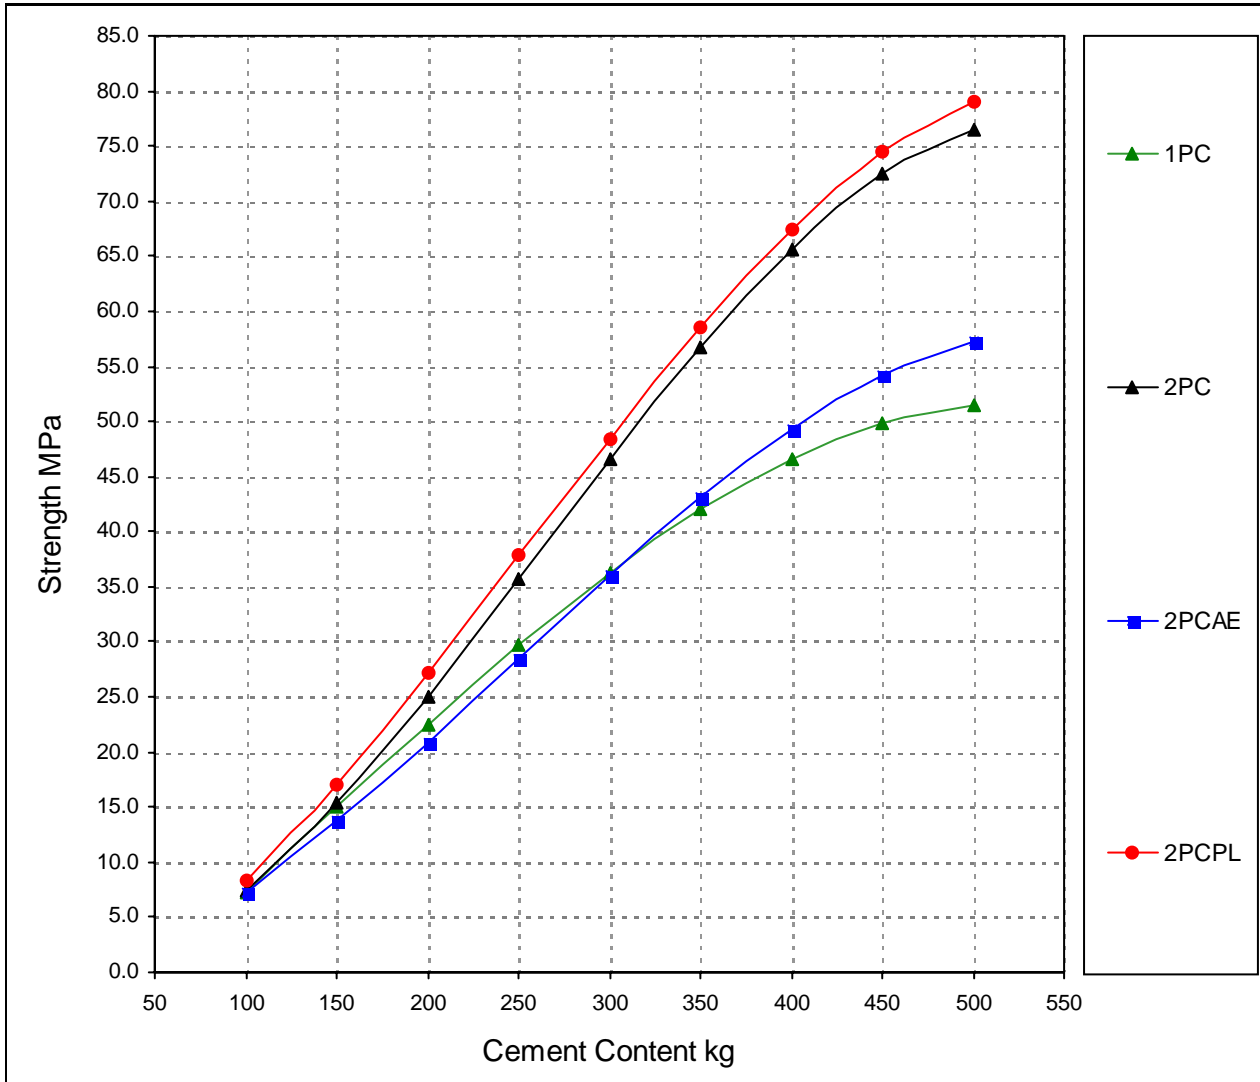

Main Relationship Analysis

Plant : Sutton Coldfield

Cem Type : CEM1

Package Ref : Pak002

<u>Bbook Ref</u>	<u>Description</u>
1PC	10mm Skip CEM1 S2
2PC	20mm SKIP CEM1 S2
2PCAE	20mm Skip CEM1 S2 + AEA
2PCPL	20mm SKIP CEM1 S2 + WRA